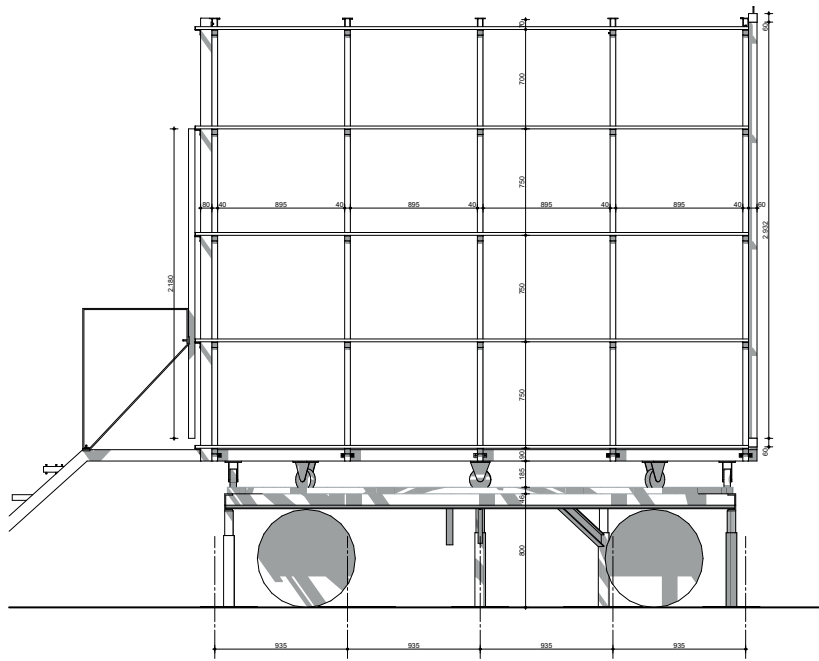

STUDIO MARC MULDER

Oostelbeers

STUDIO MARC MULDER

Location	Oostelbeers
Type	new construction
Function	mobile studio
Fase	executed
Client	private

An outdoor studio. Painting on location. That is the ideal for Marc Mulder.

How to realize this? That is the main question for Eek and Dekkers. 'It is not just a studio, so the space where Marc makes his work, but because it is mobile and stands in the middle of the flower fields that Marc has painted for years, you could say that Marc from now on, when he paints in the studio , makes his work in his own work. The studio is not only mobile, but can be rotated by hand on the base, so that the view and light can be chosen as you wish.

FRONT VIEW

LEFT VIEW CONSTRUCTION

CONSTRUCTION PLAN

KAR PLAN

CONSTRUCTION

RESULT

INTERIOR

FOR MORE INFORMATION