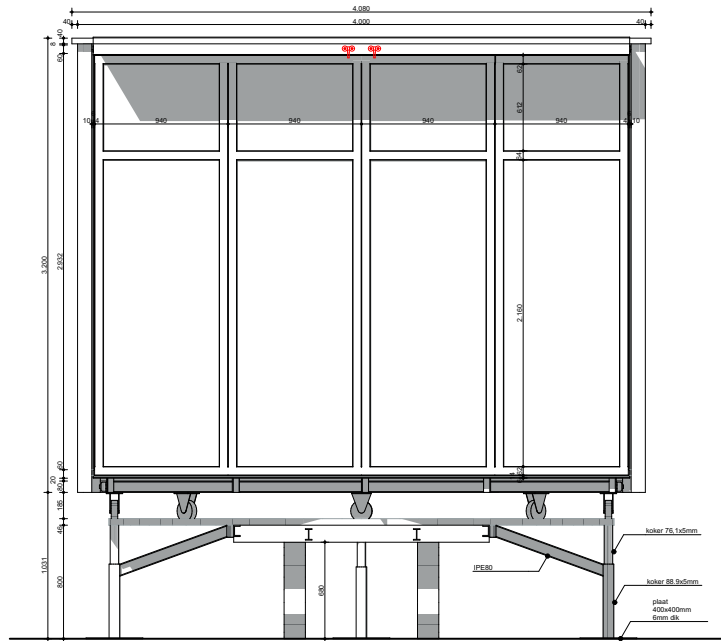

How to realize this? That is the main question for Eek and Dekkers. 'It is not just a studio, so the space where Marc makes his work, but because it is mobile and stands in the middle of the flower fields that Marc has painted for years, you could say that Marc from now on, when he paints in the studio , makes his work in his own work. The studio is not only mobile, but can be rotated by hand on the base, so that the view and light can be chosen as you wish.

FRONT VIEW

LEFT VIEW CONSTRUCTION

CONSTRUCTION PLAN

KAR PLAN

CONSTRUCTION

RESULT

INTERIOR

FOR MORE INFORMATION