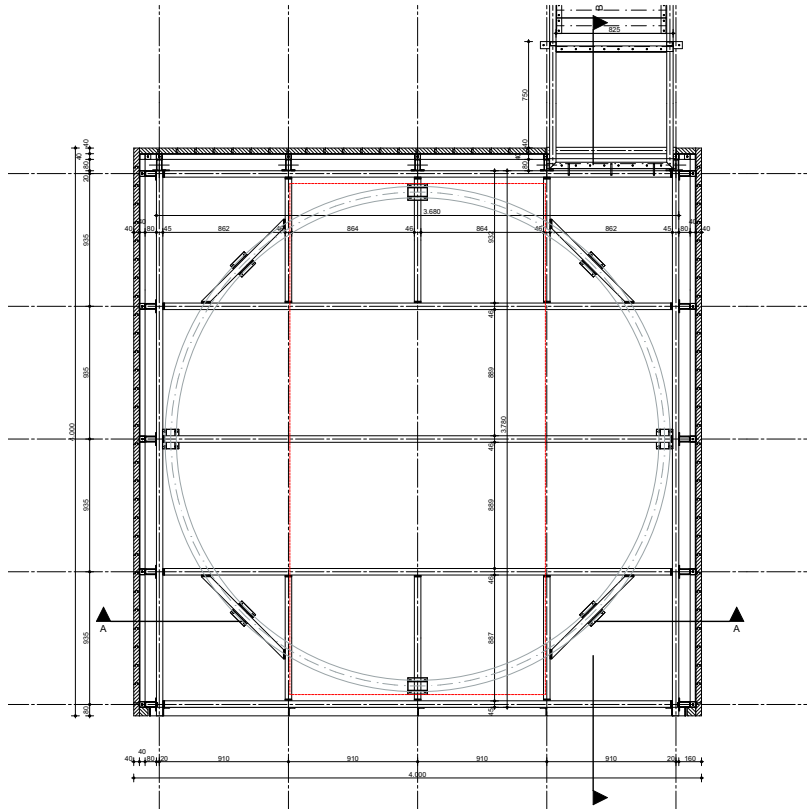

How to realize this? That is the main question for Eek and Dekkers. 'It is not just a studio, so the space where Marc makes his work, but because it is mobile and stands in the middle of the flower fields that Marc has painted for years, you could say that Marc from now on, when he paints in the studio , makes his work in his own work. The studio is not only mobile, but can be rotated by hand on the base, so that the view and light can be chosen as you wish.

FRONT VIEW

LEFT VIEW CONSTRUCTION

CONSTRUCTION PLAN

KAR PLAN

CONSTRUCTION

RESULT

INTERIOR

FOR MORE INFORMATION